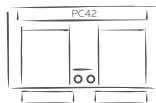

# 3733 FLETCHER

**3733-P62G** Motion Sofa w/Power • Shown in Gray

**3733-P23A, 20A, 38A, 20A, CTA, P21A**

**3733-P0A**  
 Recliner w/Power  
 Shown in Antelope

**A • Antelope**

**G • Gray**

## SEATING AND SECTIONAL OPTIONS

**P62\_\_**  
 Motion Sofa w/Power  
 90W 43D 43H

**PC42\_\_**  
 Motion Loveseat  
 w/Power & Console  
 81W 43D 43H

**P42\_\_**  
 Motion Loveseat  
 w/Power  
 69W 43D 43H