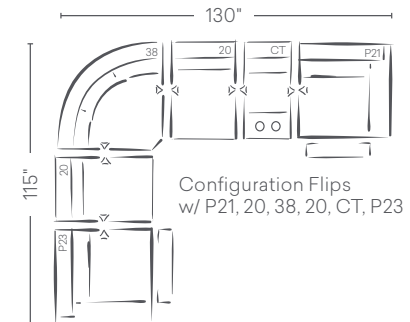

**P0\_\_**  
 Wallsaver Recliner  
 w/Power  
 46W 43D 43H

**P23\_\_**  
 LAF Motion Chair  
 w/Power | 41W 42D 42H

**38\_\_**  
 Curved Corner  
 Sectional  
 72W 42D 42H

**20\_\_**  
 Armless Chair  
 32W 42D 42H

## SECTIONAL CONFIGURATIONS

Configuration Flips  
 w/ P21, 20, 38, 20, P23

Configuration Flips  
 w/ P21, 20, 38, 20, CT, P23