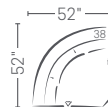

38__
Curved Corner
Sectional
72W 42D 42H