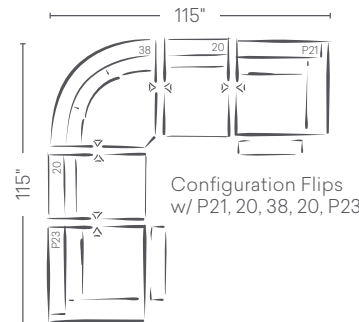

**P0\_\_**  
 Wallsaver Recliner  
 w/Power  
 46W 43D 43H

**P23\_\_**  
 LAF Motion Chair  
 w/Power | 41W 42D 42H

**38\_\_**  
 Curved Corner  
 Sectional  
 72W 42D 42H

**20\_\_**  
 Armless Chair  
 32W 42D 42H

## SECTIONAL CONFIGURATIONS

Configuration Flips  
 w/ P21, 20, 38, 20, P23

Configuration Flips  
 w/ P21, 20, 38, 20, CT, P23